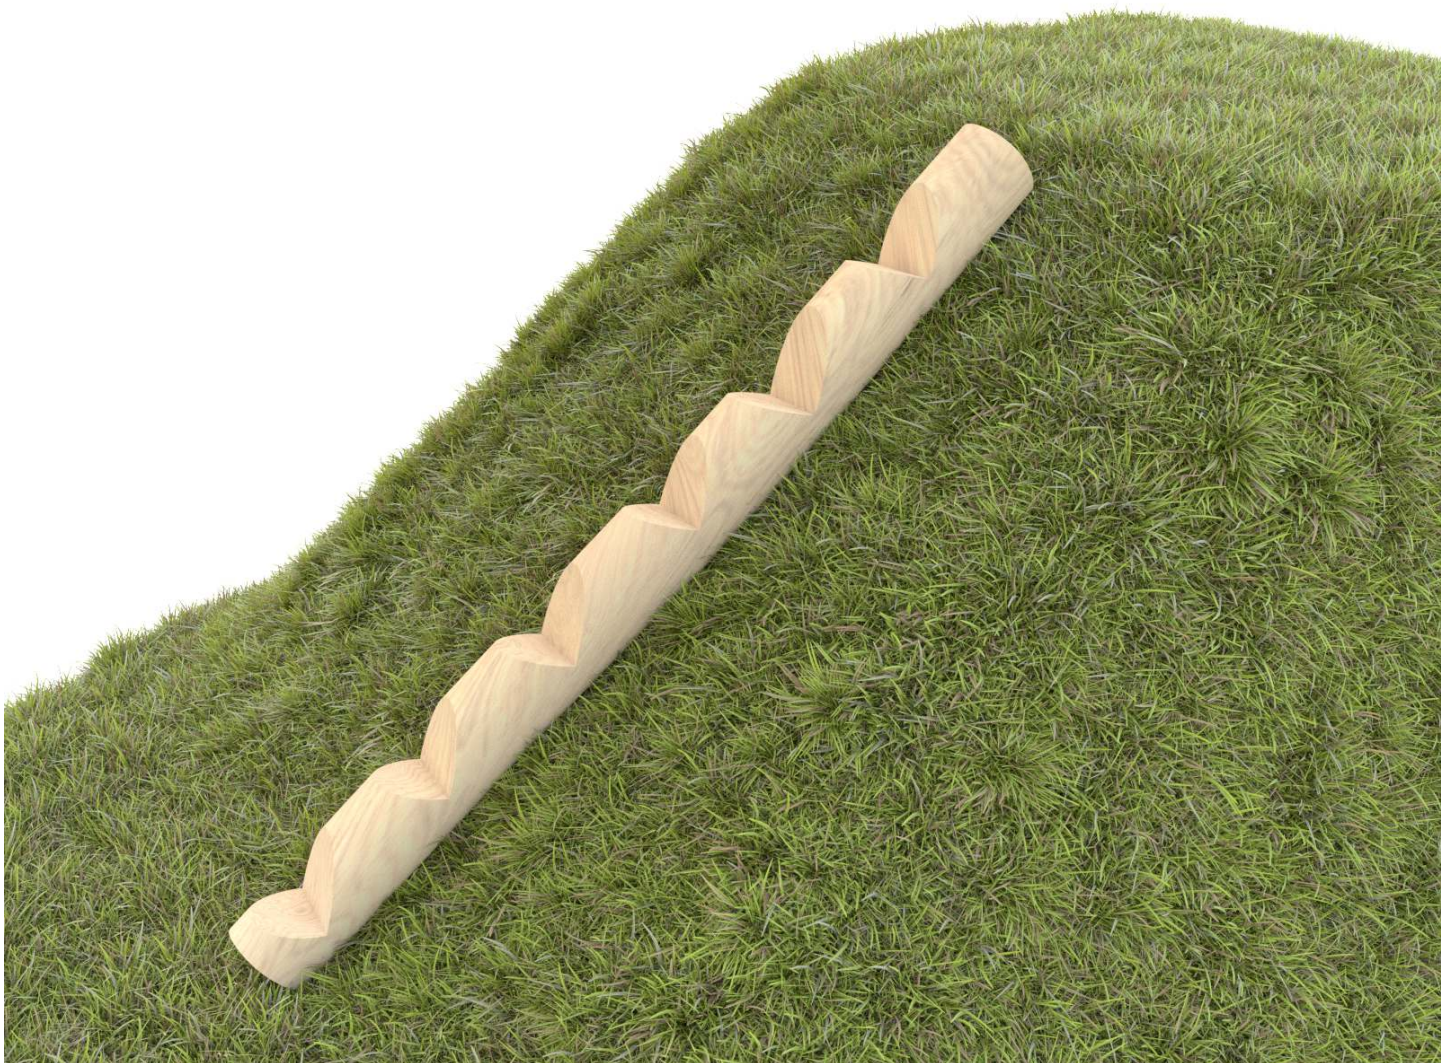

SOCIALIZING

CLIMBING

INFORMATION ABOUT THE PRODUCT

Dimensions	ca.20 x 216 cm
Safety zone	ca.320 x 516 cm
Overall height	ca.20 cm
Free fall height	ca.20 cm
Amount of users	3 osoby
Product complies with EN 1176-1:2017-12	TAK
Availability of spare parts	TAK
Age range	3-12
The biggest element:	250 cm
The heaviest element:	74 kg
<small>According to EN 1176-1:2017-12 norm, the product requires applying a safety surface according to the product's free fall height.</small>	

Visualisation is for reference only,
actual appearance may vary.

8160

MATERIALS:

NATURAL ROBINIA WOOD