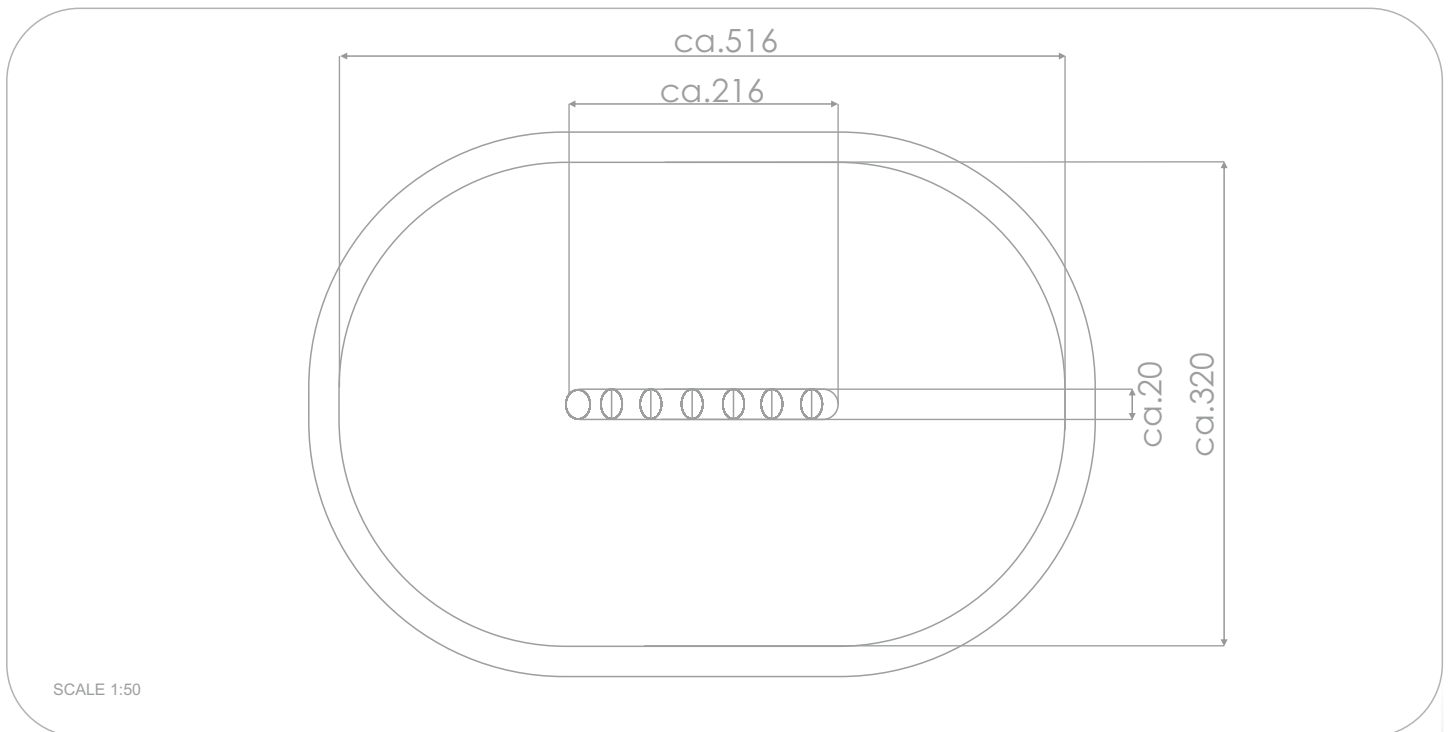

SOCIALIZING

CLIMBING

INFORMATION ABOUT THE PRODUCT

Dimensions	ca.20 x 216 cm
Safety zone	ca.320 x 516 cm
Overall height	ca.20 cm
Free fall height	ca.20 cm
Amount of users	3 osoby
Product complies with EN 1176-1:2017-12	TAK
Availability of spare parts	TAK
Age range	3-12
The biggest element:	250 cm
The heaviest element:	74 kg
<small>According to EN 1176-1:2017-12 norm, the product requires applying a safety surface according to the product's free fall height.</small>	

Visualisation is for reference only,
actual appearance may vary.

8160

MATERIALS:

NATURAL ROBINIA WOOD